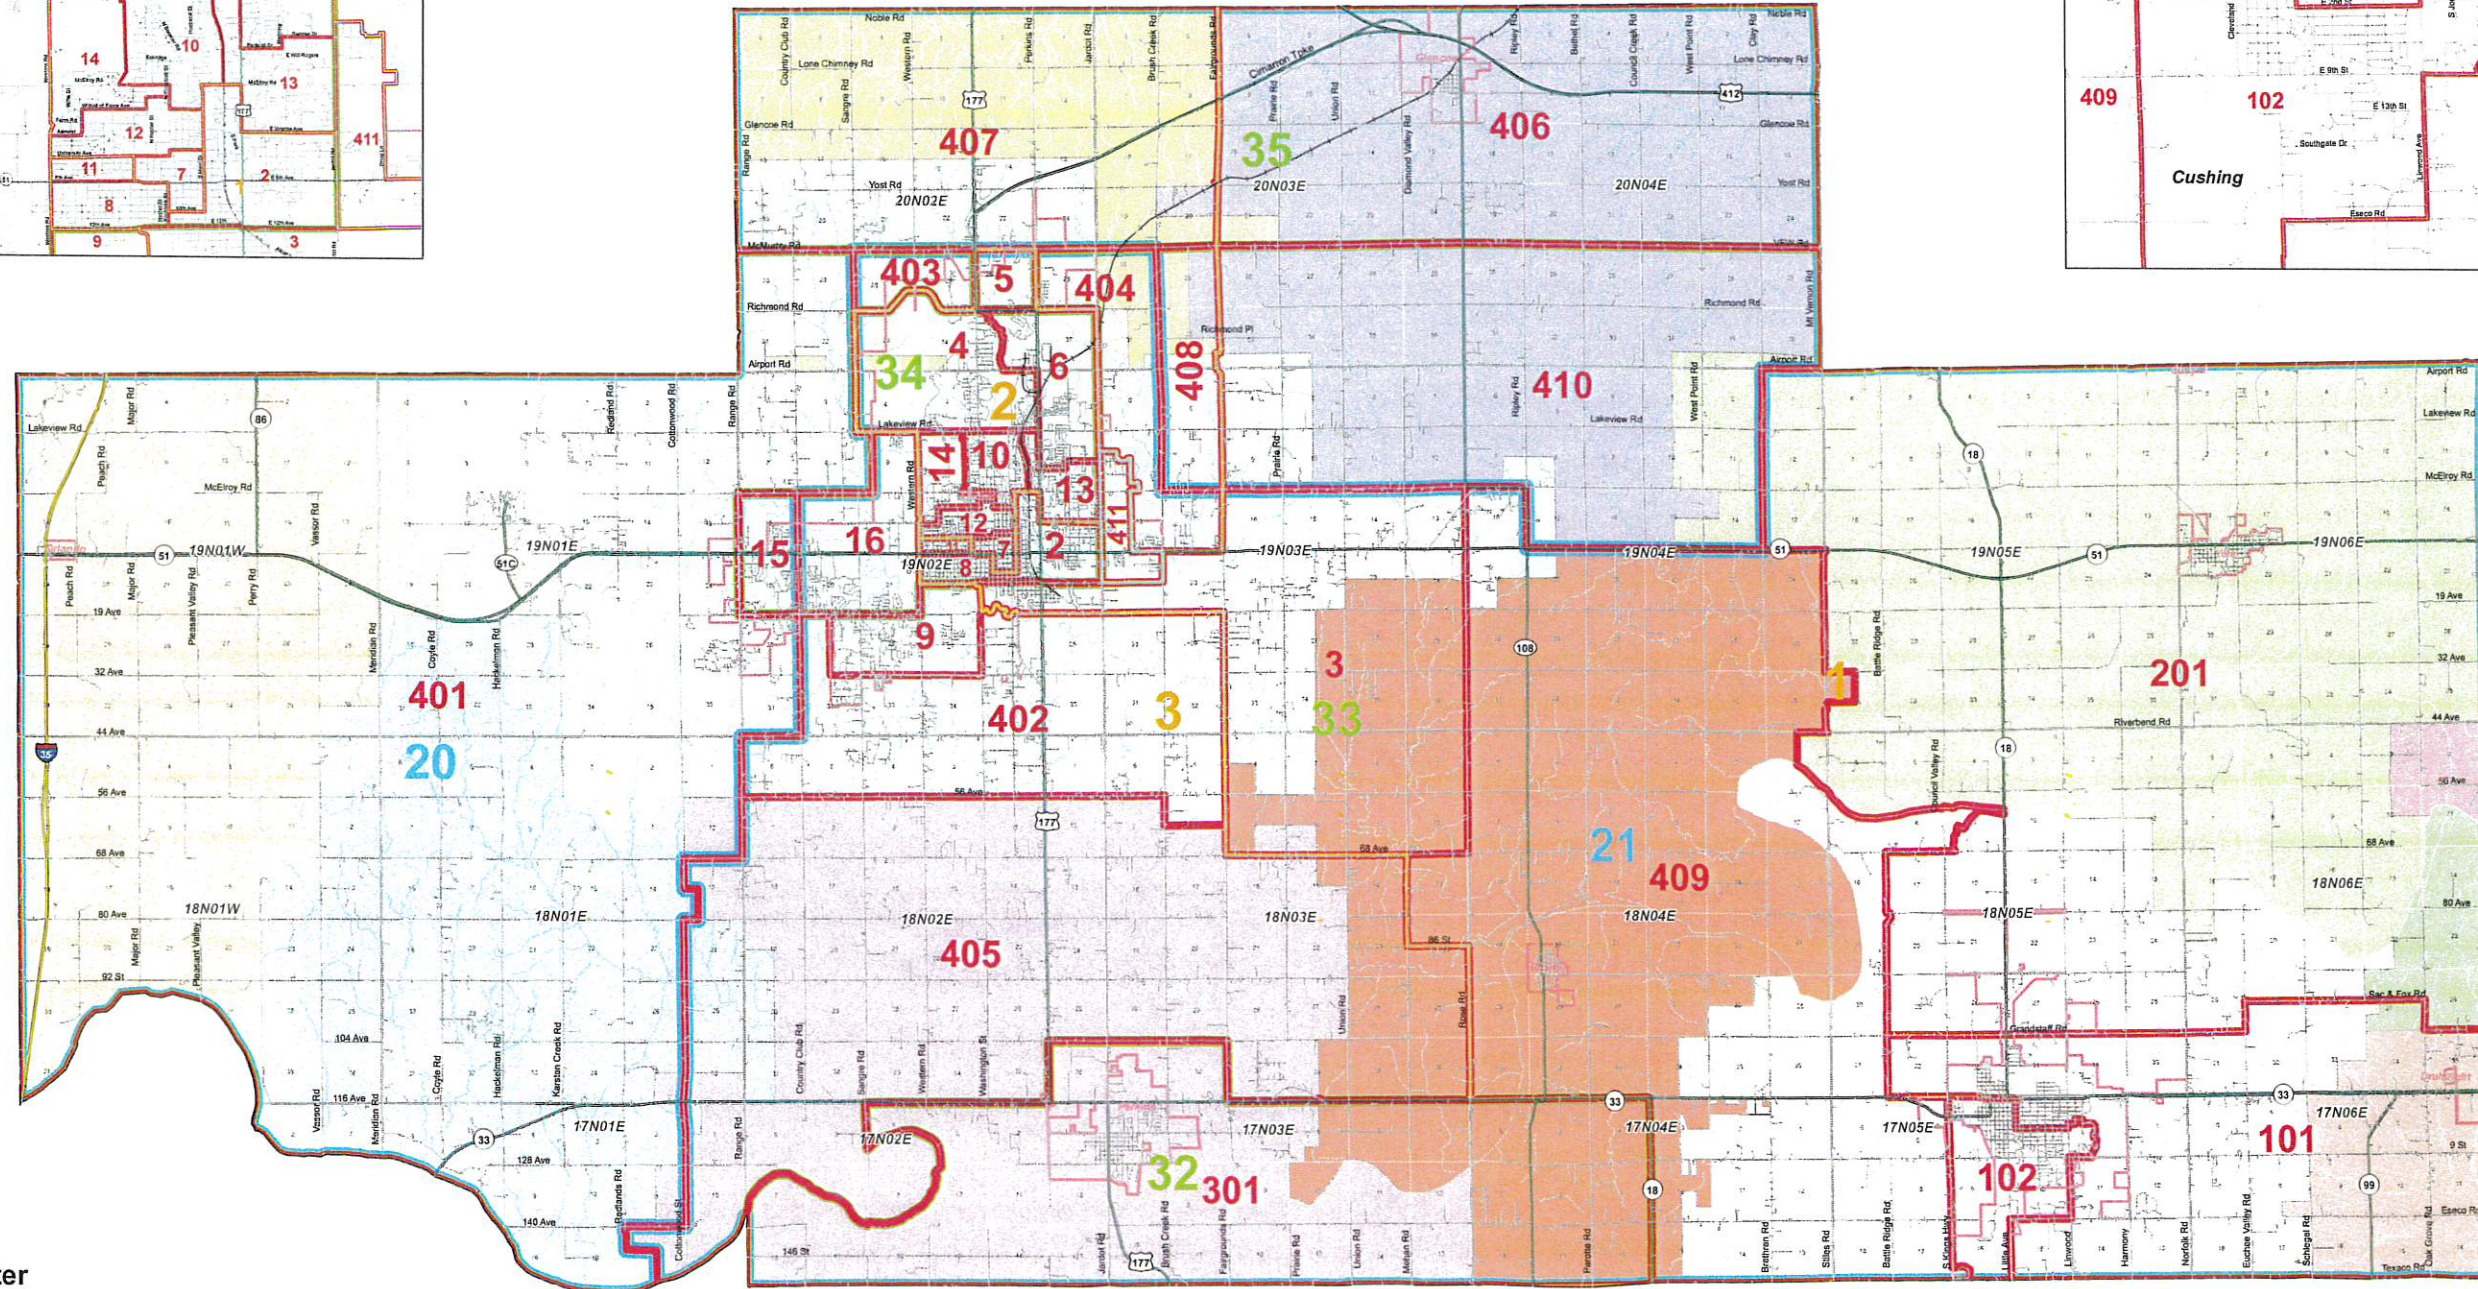

# Payne County Voter Precincts

## Central Technology Center

- Cushing
- Drumright
- Oak Grove
- Oilton
- Ripley
- Yale

## Meridian Technology Center

- Glencoe
- Morrison
- Mulhall-Orlando
- Perkins-Tryon
- Stillwater