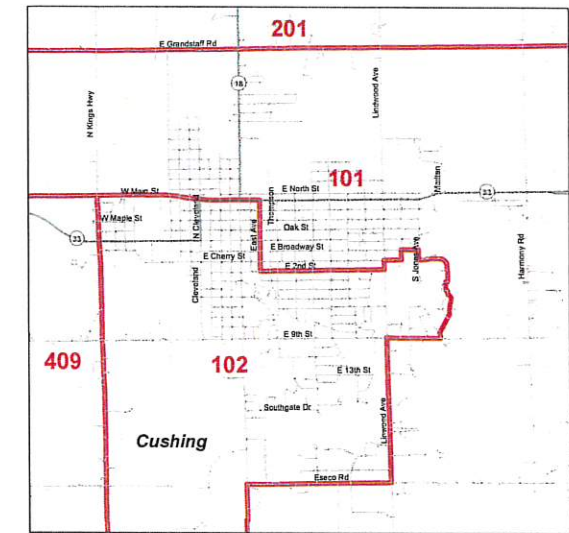

# Payne County Voter Precincts

## Central Technology Center

- Cushing
- Drumright
- Oak Grove
- Oilton
- Ripley
- Yale